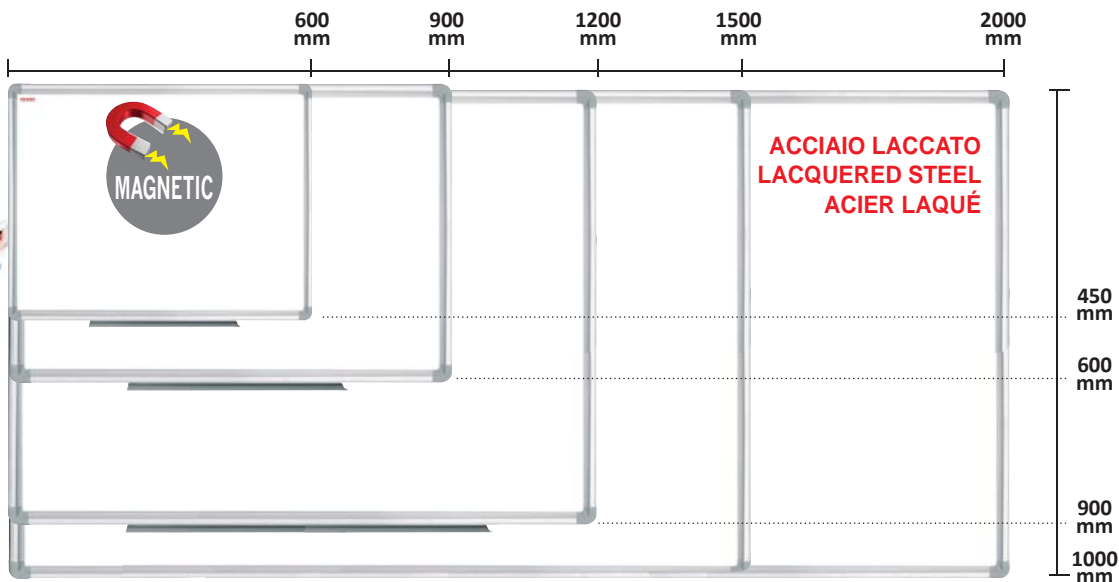

Magnetica con cornice in alluminio anodizzato

Magnetic with anodized aluminium frame

Magnetique avec cadre en aluminium anodisé